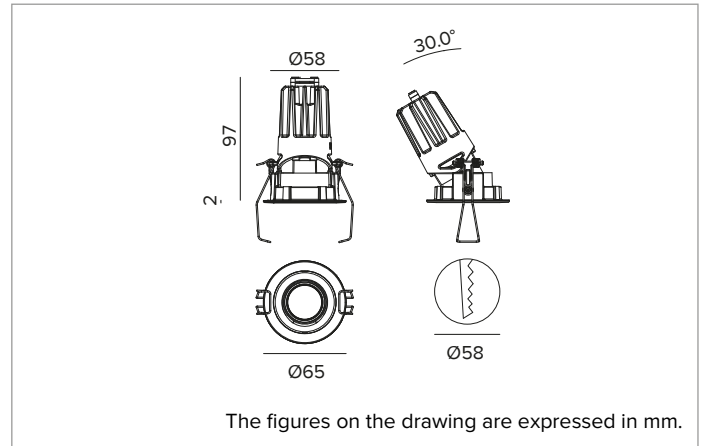

SOURCE

High efficiency Chip on Board LED Ra90. Ra80 on request.

Energy efficiency class: F

Nominal power: 9,5W

Nominal flux: 953lm

Colour rendering index: 90

Rf: 91

Rg: 100

CCT nominal: 3500K

Lifetime (L80/B10): >50000h tq +25°C

ILLUMINOTECHNICAL CHARACTERISTICS

SP Version - a moulded white plastic optical holder with metallised polycarbonate precision optics, a holographic diffusion filter and a black silicone cut off ring. UGR<19 (EN 12464-1).

Optic: REFLECTOR

Beam angles: SP

Optical efficiency: 77%

Fixture flux: 736lm

Luminous efficacy: 67lm/W

Photobiological safety: Compliant with RG1 low risk group

MECHANICAL CHARACTERISTICS

Moulded white plastic optic holder and die-cast aluminium heat sink in black color. White colour cover. The optical unit can be adjusted up to 30° on the vertical plane. Trim version with an integrated white ring.

Colour and finish: Plaster white

Weight: 0.23Kg

Version: TRIM

Degree of protection: IP20 for recessed part

Degree of protection: IP40 for exposed part

ELECTRICAL CHARACTERISTICS

Integrated electronic ON-OFF driver. Luminaire compliant with EN 60598-2-22 for power supply from a centralised emergency system CPSS (Central Power Supply System), not incorporated in the luminaire - high risk areas excluded. The default power and flux are 100% in AC and 100% in DC.

Fixture Power: 11W

Power supply: 220-240Vac 50/60Hz

Insulation Class: CLASS 2

Type of driver / Control: ON-OFF

Driver included: YES

Class F: YES

SAFE FLICKER: PstLM=<1 and SVM=<0.4 (IEC TR 61547-1 and IEC TR 63158), to ensure a more comfortable and safe light

Ambient temperature: 0°C / +25°C

INSTALLATION

Quick tool-free mounting system for false ceiling installation from 0.5 to 30mm.

NOTES

110-277Vac version available on request.

WARRANTY

5 years.

WARNING

Luminaire designed for disposal/recycling at end-of-life. Replaceable (LED only) light source by a professional. Replaceable control gear by a professional.

Due to the technological evolution of the electronic components, the data provided may be updated, and as such, confirmation must be requested during the order process.

Luminous flux and power supply have +/-10% tolerances with respect to the indicated value. tq +25°C (CIE 121).

We reserve the right to make technical changes.

Targetti Sankey S.r.l.
Via Pratese, 164
50145 Firenze - Italy
Tel: +39 055 37911
targetti.com
targetti@targetti.com

CCIAA Firenze
Share Capital:
€ 500.000,00
VAT N. (IT):
01537660480
R.E.A: FI-275656

TARGETTI